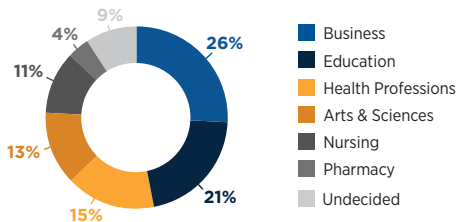

TOP AREAS OF STUDY

32
VARSITY-LEVEL
ATHLETICS

38% of trad undergrads are student-athletes

>99%

OF FIRST-TIME, FULL-
TIME STUDENTS RECIEVE
FINANCIAL AID